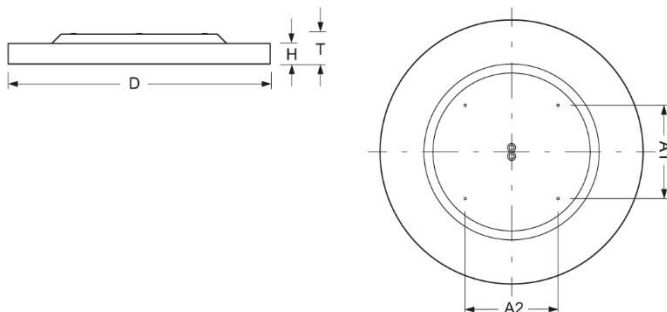

Surface-mounted luminaire. Round aluminium profile, texture painted. Suitable for ceiling and wall mounting. Housing colour white aluminium RAL 9006. Direct distribution. Homogenous illumination by satinised special acrylic pane with high transmission. Electrical connection via five-pole feed-in and connection terminal with plug-in technology, with integrated protective earth connection and unlocking button, suitable for rigid and flexible cables up to 2,5mm<sup>2</sup>. Easy mounting due to bayonet lock and plug & play connection.

- Article No.: 4689176686
- Housing material: Aluminium
- Housing colour: white aluminium RAL 9006
- Light distribution: direct distribution
- Type of installation: Individual surface mounting
- Certification mark: IP 20, Protection class I, Indoor, CE

## Dimensions

- Dimensions LxWxH/DxH: 880 x 69 (mm)
- Depth: 102 (mm)
- Mounting distance A1: 311 (mm)
- Mounting distance A2: 311 (mm)
- Weight (net): 14 (kg)