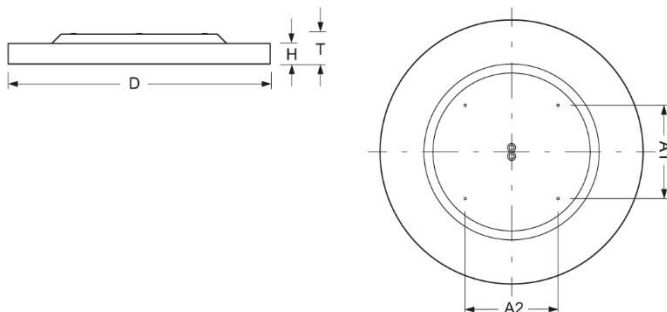

Surface-mounted luminaire. Round aluminium profile, texture painted. Suitable for ceiling and wall mounting. Housing colour traffic white RAL 9016. Direct distribution. Homogenous illumination by satinised special acrylic pane with high transmission. Electrical connection via five-pole feed-in and connection terminal with plug-in technology, with integrated protective earth connection and unlocking button, suitable for rigid and flexible cables up to 2,5mm². Easy mounting due to bayonet lock and plug & play connection.

- Article No.: 4689176680
- Housing material: Aluminium
- Housing colour: traffic white RAL 9016
- Light distribution: direct distribution
- Type of installation: Individual surface mounting
- Certification mark: IP 20, Protection class I, Indoor, CE

Dimensions

- Dimensions LxWxH/DxH: 880 x 69 (mm)
- Depth: 102 (mm)
- Mounting distance A1: 311 (mm)
- Mounting distance A2: 311 (mm)
- Weight (net): 14 (kg)

Lighting/Electrical

- Placement: LED, Colour rendering/Light colour CRI ≥ 90 / 4000K
- Direct/Indirect: 100 % / 0 %
- UGR lat/lon: 23.7 / 23.7
- Luminaire luminous flux: 14800 (lm)
- LED service life: 050000h L80/B10
- Luminaire luminous efficacy: 143 (lm/W)
- System output: 104 (W)
- Controller: Electronic driver DALI (1 pcs.)
- Mains voltage max.: 230 V / 50 Hz
- Energy efficiency class: C