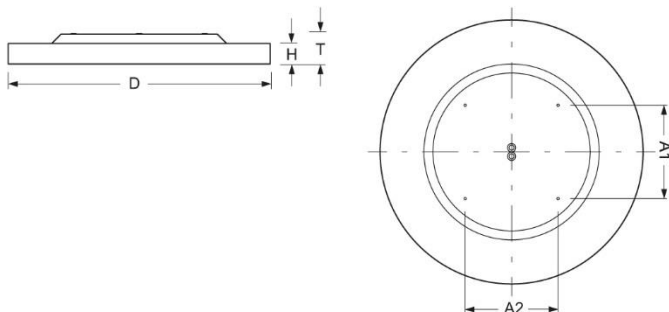

Surface-mounted luminaire. Round aluminium profile, texture painted. Suitable for ceiling and wall mounting. Housing colour black RAL 9005. Direct distribution. Homogenous illumination by satinised special acrylic pane with high transmission. Electrical connection via five-pole feed-in and connection terminal with plug-in technology, with integrated protective earth connection and unlocking button, suitable for rigid and flexible cables up to 2,5mm². Easy mounting due to bayonet lock and plug & play connection.

- Article No.: 4689176684
- Housing material: Aluminium
- Housing colour: black RAL 9005
- Light distribution: direct distribution
- Type of installation: Individual surface mounting
- Certification mark: IP 20, Protection class I, Indoor, CE

Dimensions

- Dimensions LxWxH/DxH: 880 x 69 (mm)
- Depth: 102 (mm)
- Mounting distance A1: 311 (mm)
- Mounting distance A2: 311 (mm)
- Weight (net): 14 (kg)

Lighting/Electrical

- Placement: LED, Colour rendering/Light colour CRI ≥ 90 / 4000K
- Direct/Indirect: 100 % / 0 %
- UGR lat/lon: 23.7 / 23.7
- Luminaire luminous flux: 14800 (lm)
- LED service life: 050000h L80/B10
- Luminaire luminous efficacy: 143 (lm/W)
- System output: 104 (W)
- Controller: Electronic driver DALI (1 pcs.)
- Mains voltage max.: 230 V / 50 Hz
- Energy efficiency class: C