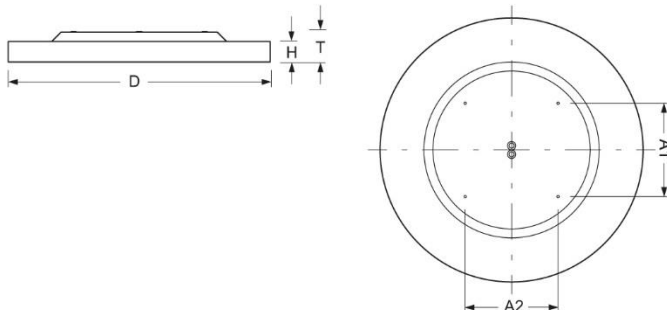

Surface-mounted luminaire. Round aluminium profile, texture painted. Suitable for ceiling and wall mounting. Housing colour white aluminium RAL 9006. Direct distribution. Homogenous illumination by satinised special acrylic pane with high transmission. Electrical connection via three-pole feed-in and connection terminal with plug-in technology, with integrated protective earth connection and unlocking button, suitable for rigid and flexible cables up to 2,5mm<sup>2</sup>. Easy mounting due to bayonet lock and plug & play connection.

- Article No.: 4689144186
- Housing material: Aluminium
- Housing colour: white aluminium RAL 9006
- Light distribution: direct distribution
- Type of installation: Individual surface mounting
- Certification mark: IP 20, Protection class I, Indoor, CE

## Dimensions

- Dimensions LxWxH/DxH: 880 x 69 (mm)
- Depth: 102 (mm)
- Mounting distance A1: 311 (mm)
- Mounting distance A2: 311 (mm)
- Weight (net): 14 (kg)