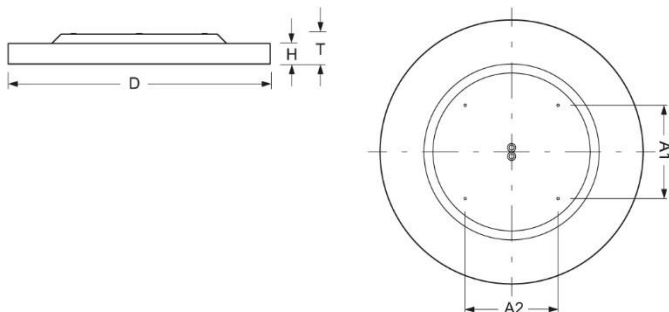

Surface-mounted luminaire. Round aluminium profile, texture painted. Suitable for ceiling and wall mounting. Housing colour traffic white RAL 9016. Direct distribution. Homogenous illumination by satinised special acrylic pane with high transmission. Electrical connection via three-pole feed-in and connection terminal with plug-in technology, with integrated protective earth connection and unlocking button, suitable for rigid and flexible cables up to 2,5mm<sup>2</sup>. Easy mounting due to bayonet lock and plug & play connection.

- Article No.: 4689144180
- Housing material: Aluminium
- Housing colour: traffic white RAL 9016
- Light distribution: direct distribution
- Type of installation: Individual surface mounting
- Certification mark: IP 20, Protection class I, Indoor, CE

## Dimensions

- Dimensions LxWxH/DxH: 880 x 69 (mm)
- Depth: 102 (mm)
- Mounting distance A1: 311 (mm)
- Mounting distance A2: 311 (mm)
- Weight (net): 14 (kg)