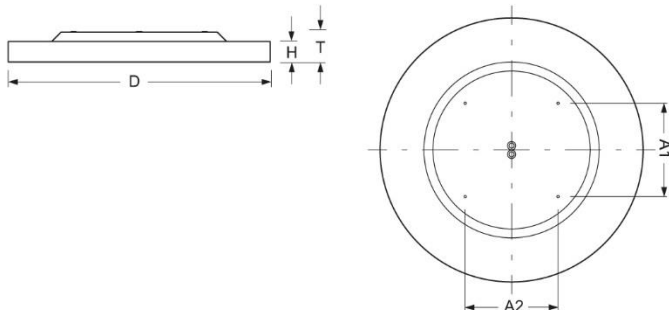

Surface-mounted luminaire. Round aluminium profile, texture painted. Suitable for ceiling and wall mounting. Housing colour black RAL 9005. Direct distribution. Homogenous illumination by satinised special acrylic pane with high transmission. Electrical connection via three-pole feed-in and connection terminal with plug-in technology, with integrated protective earth connection and unlocking button, suitable for rigid and flexible cables up to 2,5mm<sup>2</sup>. Easy mounting due to bayonet lock and plug & play connection.

- Article No.: 4689144184
- Housing material: Aluminium
- Housing colour: black RAL 9005
- Light distribution: direct distribution
- Type of installation: Individual surface mounting
- Certification mark: IP 20, Protection class I, Indoor, CE

## Dimensions

- Dimensions LxWxH/DxH: 880 x 69 (mm)
- Depth: 102 (mm)
- Mounting distance A1: 311 (mm)
- Mounting distance A2: 311 (mm)
- Weight (net): 14 (kg)