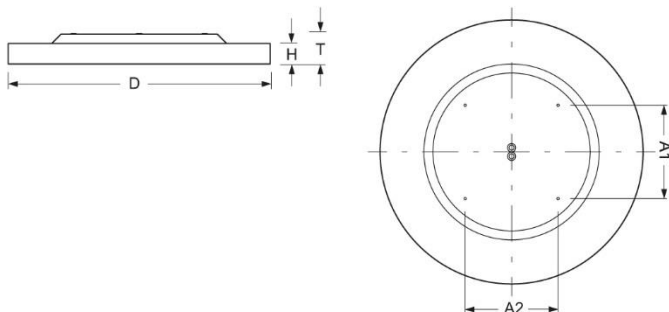

Surface-mounted luminaire. Round aluminium profile, texture painted. Suitable for ceiling and wall mounting. Housing colour white aluminium RAL 9006. Direct distribution. Homogenous illumination by satinised special acrylic pane with high transmission. Electrical connection via five-pole feed-in and connection terminal with plug-in technology, with integrated protective earth connection and unlocking button, suitable for rigid and flexible cables up to 2,5mm². Easy mounting due to bayonet lock and plug & play connection.

- Article No.: 4689146686
- Housing material: Aluminium
- Housing colour: white aluminium RAL 9006
- Light distribution: direct distribution
- Type of installation: Individual surface mounting
- Certification mark: IP 20, Protection class I, Indoor, CE

Dimensions

- Dimensions LxWxH/DxH: 880 x 69 (mm)
- Depth: 102 (mm)
- Mounting distance A1: 311 (mm)
- Mounting distance A2: 311 (mm)
- Weight (net): 14 (kg)

Lighting/Electrical

- Placement: LED, Colour rendering/Light colour CRI ≥ 80 / 4000K
- Direct/Indirect: 100 % / 0 %
- UGR lat/lon: 23.6 / 23.6
- Luminaire luminous flux: 14400 (lm)
- LED service life: 050000h L80/B10
- Luminaire luminous efficacy: 157 (lm/W)
- System output: 91 (W)
- Controller: Electronic driver DALI (1 pcs.)
- Mains voltage max.: 230 V / 50 Hz
- Energy efficiency class: C