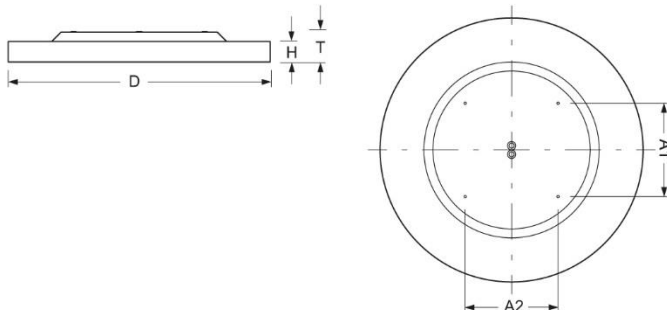

Surface-mounted luminaire. Round aluminium profile, texture painted. Suitable for ceiling and wall mounting. Housing colour black RAL 9005. Direct distribution. Homogenous illumination by satinised special acrylic pane with high transmission. Electrical connection via five-pole feed-in and connection terminal with plug-in technology, with integrated protective earth connection and unlocking button, suitable for rigid and flexible cables up to 2,5mm<sup>2</sup>. Easy mounting due to bayonet lock and plug & play connection.

- Article No.: 4689146684
- Housing material: Aluminium
- Housing colour: black RAL 9005
- Light distribution: direct distribution
- Type of installation: Individual surface mounting
- Certification mark: IP 20, Protection class I, Indoor, CE

## Dimensions

- Dimensions LxWxH/DxH: 880 x 69 (mm)
- Depth: 102 (mm)
- Mounting distance A1: 311 (mm)
- Mounting distance A2: 311 (mm)
- Weight (net): 14 (kg)