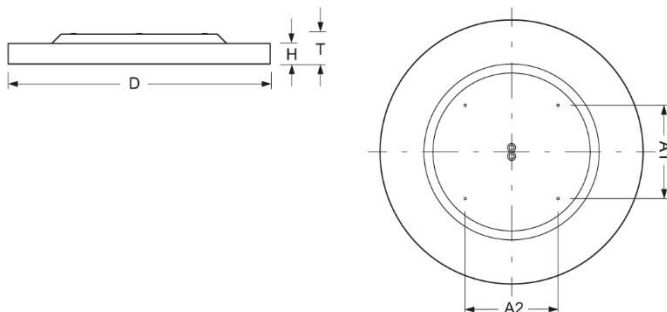

Surface-mounted luminaire. Round aluminium profile, texture painted. Suitable for ceiling and wall mounting. Housing colour white aluminium RAL 9006. Direct distribution. Homogenous illumination by satinised special acrylic pane with high transmission. Electrical connection via three-pole feed-in and connection terminal with plug-in technology, with integrated protective earth connection and unlocking button, suitable for rigid and flexible cables up to 2,5mm². Easy mounting due to bayonet lock and plug & play connection.

- Article No.: 4689154186
- Housing material: Aluminium
- Housing colour: white aluminium RAL 9006
- Light distribution: direct distribution
- Type of installation: Individual surface mounting
- Certification mark: IP 20, Protection class I, Indoor, CE

Dimensions

- Dimensions LxWxH/DxH: 880 x 69 (mm)
- Depth: 102 (mm)
- Mounting distance A1: 311 (mm)
- Mounting distance A2: 311 (mm)
- Weight (net): 14 (kg)

Lighting/Electrical

- Placement: LED, Colour rendering/Light colour CRI ≥ 90 / 3000K
- Direct/Indirect: 100 % / 0 %
- UGR lat/lon: 23.6 / 23.6
- Luminaire luminous flux: 14200 (lm)
- LED service life: 050000h L80/B10
- Luminaire luminous efficacy: 137 (lm/W)
- System output: 104 (W)
- Controller: Electronic driver (1 pcs.)
- Mains voltage max.: 230 V / 50 Hz
- Energy efficiency class: D