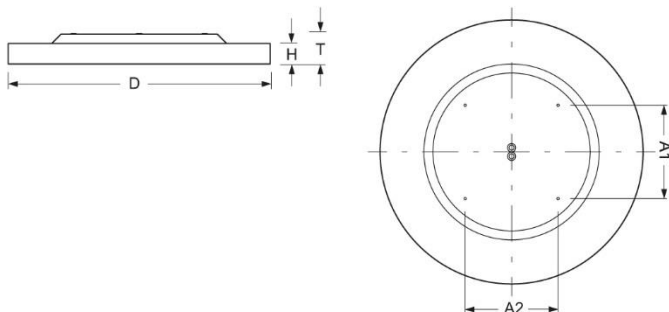

Surface-mounted luminaire. Round aluminium profile, texture painted. Suitable for ceiling and wall mounting. Housing colour black RAL 9005. Direct distribution. Homogenous illumination by satinised special acrylic pane with high transmission. Electrical connection via three-pole feed-in and connection terminal with plug-in technology, with integrated protective earth connection and unlocking button, suitable for rigid and flexible cables up to 2,5mm<sup>2</sup>. Easy mounting due to bayonet lock and plug & play connection.

- Article No.: 4689154184
- Housing material: Aluminium
- Housing colour: black RAL 9005
- Light distribution: direct distribution
- Type of installation: Individual surface mounting
- Certification mark: IP 20, Protection class I, Indoor, CE

## Dimensions

- Dimensions LxWxH/DxH: 880 x 69 (mm)
- Depth: 102 (mm)
- Mounting distance A1: 311 (mm)
- Mounting distance A2: 311 (mm)
- Weight (net): 14 (kg)