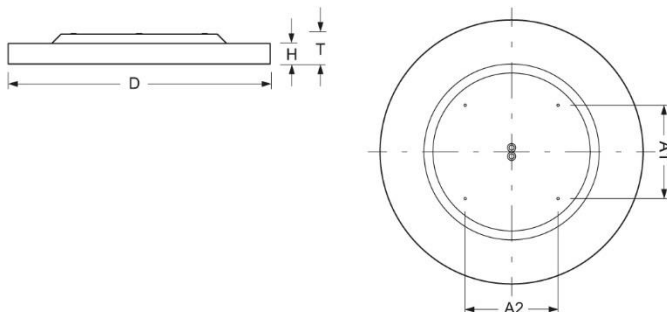

Surface-mounted luminaire. Round aluminium profile, texture painted. Suitable for ceiling and wall mounting. Housing colour white aluminium RAL 9006. Direct distribution. Homogenous illumination by satinised special acrylic pane with high transmission. Electrical connection via five-pole feed-in and connection terminal with plug-in technology, with integrated protective earth connection and unlocking button, suitable for rigid and flexible cables up to 2,5mm<sup>2</sup>. Easy mounting due to bayonet lock and plug & play connection.

- Article No.: 4689156686
- Housing material: Aluminium
- Housing colour: white aluminium RAL 9006
- Light distribution: direct distribution
- Type of installation: Individual surface mounting
- Certification mark: IP 20, Protection class I, Indoor, CE

## Dimensions

- Dimensions LxWxH/DxH: 880 x 69 (mm)
- Depth: 102 (mm)
- Mounting distance A1: 311 (mm)
- Mounting distance A2: 311 (mm)
- Weight (net): 14 (kg)