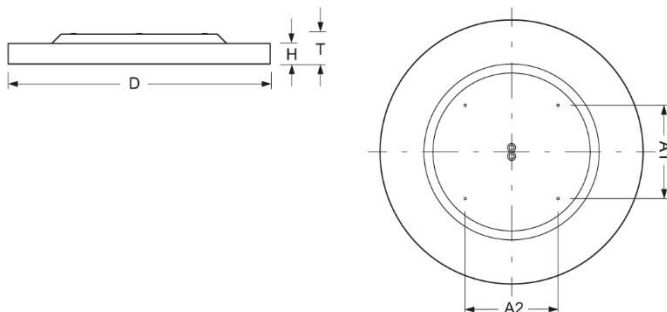

Surface-mounted luminaire. Round aluminium profile, texture painted. Suitable for ceiling and wall mounting. Housing colour black RAL 9005. Direct distribution. Homogenous illumination by satinised special acrylic pane with high transmission. Electrical connection via five-pole feed-in and connection terminal with plug-in technology, with integrated protective earth connection and unlocking button, suitable for rigid and flexible cables up to 2,5mm². Easy mounting due to bayonet lock and plug & play connection.

- Article No.: 4689156684
- Housing material: Aluminium
- Housing colour: black RAL 9005
- Light distribution: direct distribution
- Type of installation: Individual surface mounting
- Certification mark: IP 20, Protection class I, Indoor, CE

Dimensions

- Dimensions LxWxH/DxH: 880 x 69 (mm)
- Depth: 102 (mm)
- Mounting distance A1: 311 (mm)
- Mounting distance A2: 311 (mm)
- Weight (net): 14 (kg)

Lighting/Electrical

- Placement: LED, Colour rendering/Light colour CRI ≥ 90 / 3000K
- Direct/Indirect: 100 % / 0 %
- UGR lat/lon: 23.6 / 23.6
- Luminaire luminous flux: 14200 (lm)
- LED service life: 050000h L80/B10
- Luminaire luminous efficacy: 137 (lm/W)
- System output: 104 (W)
- Controller: Electronic driver DALI (1 pcs.)
- Mains voltage max.: 230 V / 50 Hz
- Energy efficiency class: D