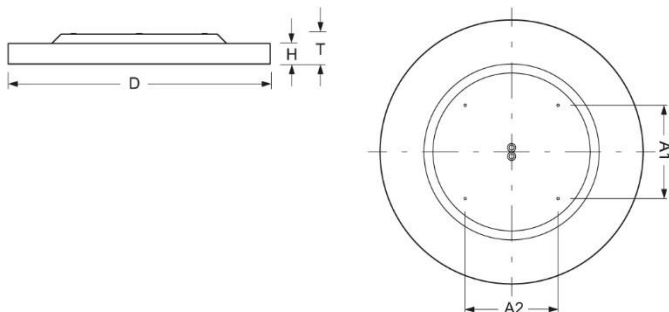

Surface-mounted luminaire. Round aluminium profile, texture painted. Suitable for ceiling and wall mounting. Housing colour white aluminium RAL 9006. Direct distribution. Homogenous illumination by satinised special acrylic pane with high transmission. Electrical connection via three-pole feed-in and connection terminal with plug-in technology, with integrated protective earth connection and unlocking button, suitable for rigid and flexible cables up to 2,5mm². Easy mounting due to bayonet lock and plug & play connection.

- Article No.: 4689134186
- Housing material: Aluminium
- Housing colour: white aluminium RAL 9006
- Light distribution: direct distribution
- Type of installation: Individual surface mounting
- Certification mark: IP 20, Protection class I, Indoor, CE

Dimensions

- Dimensions LxWxH/DxH: 880 x 69 (mm)
- Depth: 102 (mm)
- Mounting distance A1: 311 (mm)
- Mounting distance A2: 311 (mm)
- Weight (net): 14 (kg)

Lighting/Electrical

- Placement: LED, Colour rendering/Light colour CRI ≥ 80 / 3000K
- Direct/Indirect: 100 % / 0 %
- UGR lat/lon: 23.4 / 23.4
- Luminaire luminous flux: 13600 (lm)
- LED service life: 050000h L80/B10
- Luminaire luminous efficacy: 149 (lm/W)
- System output: 91 (W)
- Controller: Electronic driver (1 pcs.)
- Mains voltage max.: 230 V / 50 Hz
- Energy efficiency class: C