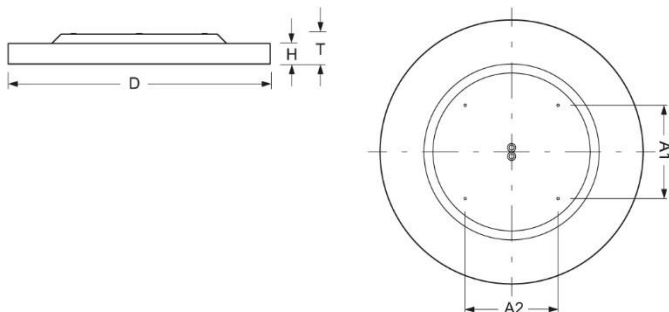

Surface-mounted luminaire. Round aluminium profile, texture painted. Suitable for ceiling and wall mounting. Housing colour traffic white RAL 9016. Direct distribution. Homogenous illumination by satinised special acrylic pane with high transmission. Electrical connection via three-pole feed-in and connection terminal with plug-in technology, with integrated protective earth connection and unlocking button, suitable for rigid and flexible cables up to 2,5mm². Easy mounting due to bayonet lock and plug & play connection.

- Article No.: 4689134180
- Housing material: Aluminium
- Housing colour: traffic white RAL 9016
- Light distribution: direct distribution
- Type of installation: Individual surface mounting
- Certification mark: IP 20, Protection class I, Indoor, CE

Dimensions

- Dimensions LxWxH/DxH: 880 x 69 (mm)
- Depth: 102 (mm)
- Mounting distance A1: 311 (mm)
- Mounting distance A2: 311 (mm)
- Weight (net): 14 (kg)

Lighting/Electrical

- Placement: LED, Colour rendering/Light colour CRI ≥ 80 / 3000K
- Direct/Indirect: 100 % / 0 %
- UGR lat/lon: 23.4 / 23.4
- Luminaire luminous flux: 13600 (lm)
- LED service life: 050000h L80/B10
- Luminaire luminous efficacy: 149 (lm/W)
- System output: 91 (W)
- Controller: Electronic driver (1 pcs.)
- Mains voltage max.: 230 V / 50 Hz
- Energy efficiency class: C