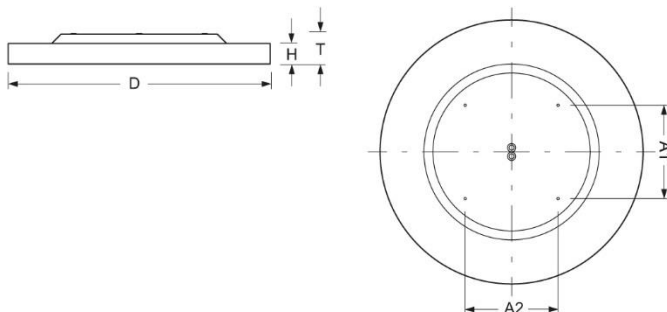

Surface-mounted luminaire. Round aluminium profile, texture painted. Suitable for ceiling and wall mounting. Housing colour black RAL 9005. Direct distribution. Homogenous illumination by satinised special acrylic pane with high transmission. Electrical connection via three-pole feed-in and connection terminal with plug-in technology, with integrated protective earth connection and unlocking button, suitable for rigid and flexible cables up to 2,5mm². Easy mounting due to bayonet lock and plug & play connection.

- Article No.: 4689134184
- Housing material: Aluminium
- Housing colour: black RAL 9005
- Light distribution: direct distribution
- Type of installation: Individual surface mounting
- Certification mark: IP 20, Protection class I, Indoor, CE

Dimensions

- Dimensions LxWxH/DxH: 880 x 69 (mm)
- Depth: 102 (mm)
- Mounting distance A1: 311 (mm)
- Mounting distance A2: 311 (mm)
- Weight (net): 14 (kg)

Lighting/Electrical

- Placement: LED, Colour rendering/Light colour CRI ≥ 80 / 3000K
- Direct/Indirect: 100 % / 0 %
- UGR lat/lon: 23.4 / 23.4
- Luminaire luminous flux: 13600 (lm)
- LED service life: 050000h L80/B10
- Luminaire luminous efficacy: 149 (lm/W)
- System output: 91 (W)
- Controller: Electronic driver (1 pcs.)
- Mains voltage max.: 230 V / 50 Hz
- Energy efficiency class: C