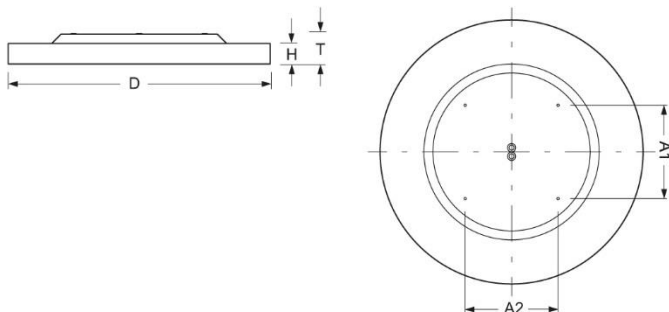

Surface-mounted luminaire. Round aluminium profile, texture painted. Suitable for ceiling and wall mounting. Housing colour white aluminium RAL 9006. Direct distribution. Homogenous illumination by satinised special acrylic pane with high transmission. Electrical connection via five-pole feed-in and connection terminal with plug-in technology, with integrated protective earth connection and unlocking button, suitable for rigid and flexible cables up to 2,5mm². Easy mounting due to bayonet lock and plug & play connection.

- Article No.: 4689136686
- Housing material: Aluminium
- Housing colour: white aluminium RAL 9006
- Light distribution: direct distribution
- Type of installation: Individual surface mounting
- Certification mark: IP 20, Protection class I, Indoor, CE

Dimensions

- Dimensions LxWxH/DxH: 880 x 69 (mm)
- Depth: 102 (mm)
- Mounting distance A1: 311 (mm)
- Mounting distance A2: 311 (mm)
- Weight (net): 14 (kg)

Lighting/Electrical

- Placement: LED, Colour rendering/Light colour CRI ≥ 80 / 3000K
- Direct/Indirect: 100 % / 0 %
- UGR lat/lon: 23.4 / 23.4
- Luminaire luminous flux: 13600 (lm)
- LED service life: 050000h L80/B10
- Luminaire luminous efficacy: 149 (lm/W)
- System output: 91 (W)
- Controller: Electronic driver DALI (1 pcs.)
- Mains voltage max.: 230 V / 50 Hz
- Energy efficiency class: C