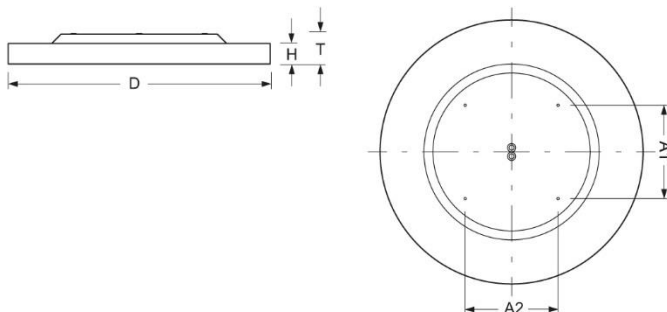

Surface-mounted luminaire. Round aluminium profile, texture painted. Suitable for ceiling and wall mounting. Housing colour traffic white RAL 9016. Direct distribution. Homogenous illumination by satinised special acrylic pane with high transmission. Electrical connection via five-pole feed-in and connection terminal with plug-in technology, with integrated protective earth connection and unlocking button, suitable for rigid and flexible cables up to 2,5mm². Easy mounting due to bayonet lock and plug & play connection.

- Article No.: 4689136680
- Housing material: Aluminium
- Housing colour: traffic white RAL 9016
- Light distribution: direct distribution
- Type of installation: Individual surface mounting
- Certification mark: IP 20, Protection class I, Indoor, CE

Dimensions

- Dimensions LxWxH/DxH: 880 x 69 (mm)
- Depth: 102 (mm)
- Mounting distance A1: 311 (mm)
- Mounting distance A2: 311 (mm)
- Weight (net): 14 (kg)

Lighting/Electrical

- Placement: LED, Colour rendering/Light colour CRI ≥ 80 / 3000K
- Direct/Indirect: 100 % / 0 %
- UGR lat/lon: 23.4 / 23.4
- Luminaire luminous flux: 13600 (lm)
- LED service life: 050000h L80/B10
- Luminaire luminous efficacy: 149 (lm/W)
- System output: 91 (W)
- Controller: Electronic driver DALI (1 pcs.)
- Mains voltage max.: 230 V / 50 Hz
- Energy efficiency class: C