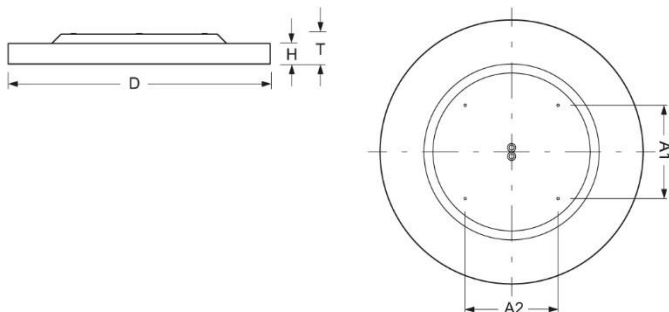

Surface-mounted luminaire. Round aluminium profile, texture painted. Suitable for ceiling and wall mounting. Housing colour black RAL 9005. Direct distribution. Homogenous illumination by satinised special acrylic pane with high transmission. Electrical connection via five-pole feed-in and connection terminal with plug-in technology, with integrated protective earth connection and unlocking button, suitable for rigid and flexible cables up to 2,5mm². Easy mounting due to bayonet lock and plug & play connection.

- Article No.: 4689136684
- Housing material: Aluminium
- Housing colour: black RAL 9005
- Light distribution: direct distribution
- Type of installation: Individual surface mounting
- Certification mark: IP 20, Protection class I, Indoor, CE

Dimensions

- Dimensions LxWxH/DxH: 880 x 69 (mm)
- Depth: 102 (mm)
- Mounting distance A1: 311 (mm)
- Mounting distance A2: 311 (mm)
- Weight (net): 14 (kg)

Lighting/Electrical

- Placement: LED, Colour rendering/Light colour CRI ≥ 80 / 3000K
- Direct/Indirect: 100 % / 0 %
- UGR lat/lon: 23.4 / 23.4
- Luminaire luminous flux: 13600 (lm)
- LED service life: 050000h L80/B10
- Luminaire luminous efficacy: 149 (lm/W)
- System output: 91 (W)
- Controller: Electronic driver DALI (1 pcs.)
- Mains voltage max.: 230 V / 50 Hz
- Energy efficiency class: C