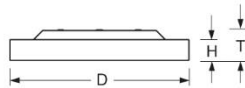

Surface-mounted luminaire. Round aluminium profile, texture painted. Suitable for ceiling mounting. Housing colour white aluminium RAL 9006. Direct distribution. Light distribution via microprismatic panel with conical glare elimination in multilayer technology. For VDU workstations  $65^\circ < 3000\text{cd/m}^2$ ,  $\text{UGR} \leq 19$  according to DIN EN 12464-1. Electrical connection via three-pole feed-in and connection terminal with plug-in technology, with integrated protective earth connection and unlocking button, suitable for rigid and flexible cables up to  $2,5\text{mm}^2$ . Easy mounting due to bayonet lock and plug & play connection.

- Article No.: 4686074156
- Housing material: Aluminium
- Housing colour: white aluminium RAL 9006
- Light distribution: direct distribution
- Type of installation: Individual surface mounting
- Certification mark: IP 20, Protection class I, VDU  $65^\circ < 3000$ , Indoor, CE

## Dimensions

- Dimensions LxWxH/DxH: 600 x 69 (mm)
- Depth: 102 (mm)
- Mounting distance A1: 150 (mm)
- Mounting distance A2: 75 (mm)
- Mounting distance A3: 260 (mm)
- Weight (net): 7.5 (kg)