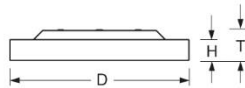

Surface-mounted luminaire. Round aluminium profile, texture painted. Suitable for ceiling mounting. Housing colour traffic white RAL 9016. Direct distribution. Light distribution via microprismatic panel with conical glare elimination in multilayer technology. For VDU workstations $65^\circ < 3000\text{cd/m}^2$, $\text{UGR} \leq 19$ according to DIN EN 12464-1. Electrical connection via three-pole feed-in and connection terminal with plug-in technology, with integrated protective earth connection and unlocking button, suitable for rigid and flexible cables up to 2,5mm². Easy mounting due to bayonet lock and plug & play connection.

Dimensions

- Dimensions LxWxH/DxH: 600 x 69 (mm)
- Depth: 102 (mm)
- Mounting distance A1: 150 (mm)
- Mounting distance A2: 75 (mm)
- Mounting distance A3: 260 (mm)
- Weight (net): 7.5 (kg)

Lighting/Electrical

- Placement: LED, Colour rendering/Light colour CRI ≥ 90 / 4000K
- Direct/Indirect: 100 % / 0 %
- UGR lat/lon: 19.0 / 19.0
- Luminaire luminous flux: 3700 (lm)
- LED service life: 050000h L80/B10
- Luminaire luminous efficacy: 127 (lm/W)
- System output: 29 (W)
- Controller: Electronic driver (1 pcs.)
- Mains voltage max.: 230 V / 50 Hz
- Energy efficiency class: C