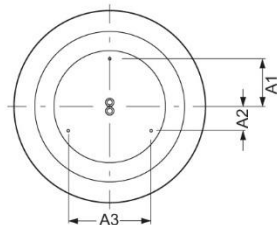

Surface-mounted luminaire. Round aluminium profile, texture painted. Suitable for ceiling mounting. Housing colour traffic white RAL 9016. Direct distribution. Light distribution via microprismatic panel with conical glare elimination in multilayer technology. For VDU workstations $65^\circ < 3000\text{cd/m}^2$, $\text{UGR} \leq 19$ according to DIN EN 12464-1. Electrical connection via three-pole feed-in and connection terminal with plug-in technology, with integrated protective earth connection and unlocking button, suitable for rigid and flexible cables up to 2,5mm². Easy mounting due to bayonet lock and plug & play connection.

- Article No.: 4686074150
- Housing material: Aluminium
- Housing colour: traffic white RAL 9016
- Light distribution: direct distribution
- Type of installation: Individual surface mounting
- Certification mark: IP 20, Protection class I, VDU $65^\circ < 3000$, Indoor, CE

Dimensions

- Dimensions LxWxH/DxH: 600 x 69 (mm)
- Depth: 102 (mm)
- Mounting distance A1: 150 (mm)
- Mounting distance A2: 75 (mm)
- Mounting distance A3: 260 (mm)
- Weight (net): 7.5 (kg)

Lighting/Electrical