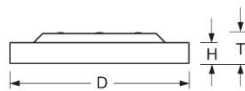

Surface-mounted luminaire. Round aluminium profile, texture painted. Suitable for ceiling mounting. Housing colour black RAL 9005. Direct distribution. Light distribution via microprismatic panel with conical glare elimination in multilayer technology. For VDU workstations $65^\circ < 3000\text{cd/m}^2$, $\text{UGR} \leq 19$ according to DIN EN 12464-1. Electrical connection via three-pole feed-in and connection terminal with plug-in technology, with integrated protective earth connection and unlocking button, suitable for rigid and flexible cables up to $2,5\text{mm}^2$. Easy mounting due to bayonet lock and plug & play connection.

Dimensions

- Dimensions LxWxH/DxH: 600 x 69 (mm)
- Depth: 102 (mm)
- Mounting distance A1: 150 (mm)
- Mounting distance A2: 75 (mm)
- Mounting distance A3: 260 (mm)
- Weight (net): 7.5 (kg)

Lighting/Electrical

- Placement: LED, Colour rendering/Light colour CRI ≥ 90 / 4000K
- Direct/Indirect: 100 % / 0 %
- UGR lat/lon: 19.0 / 19.0
- Luminaire luminous flux: 3700 (lm)
- LED service life: 050000h L80/B10
- Luminaire luminous efficacy: 127 (lm/W)
- System output: 29 (W)
- Controller: Electronic driver (1 pcs.)
- Mains voltage max.: 230 V / 50 Hz
- Energy efficiency class: C