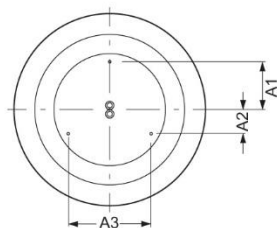

Surface-mounted luminaire. Round aluminium profile, texture painted. Suitable for ceiling mounting. Housing colour black RAL 9005. Direct distribution. Light distribution via microprismatic panel with conical glare elimination in multilayer technology. For VDU workstations $65^\circ < 3000\text{cd/m}^2$, $\text{UGR} \leq 19$ according to DIN EN 12464-1. Electrical connection via three-pole feed-in and connection terminal with plug-in technology, with integrated protective earth connection and unlocking button, suitable for rigid and flexible cables up to $2,5\text{mm}^2$. Easy mounting due to bayonet lock and plug & play connection.

- Article No.: 4686074154
- Housing material: Aluminium
- Housing colour: black RAL 9005
- Light distribution: direct distribution
- Type of installation: Individual surface mounting
- Certification mark: IP 20, Protection class I, VDU $65^\circ < 3000$, Indoor, CE

Dimensions

- Dimensions LxWxH/DxH: 600 x 69 (mm)
- Depth: 102 (mm)
- Mounting distance A1: 150 (mm)
- Mounting distance A2: 75 (mm)
- Mounting distance A3: 260 (mm)
- Weight (net): 7.5 (kg)

Lighting/Electrical

- Placement: LED, Colour rendering/Light colour CRI ≥ 90 / 4000K
- Direct/Indirect: 100 % / 0 %
- UGR lat/lon: 19.0 / 19.0
- Luminaire luminous flux: 3700 (lm)
- LED service life: 050000h L80/B10
- Luminaire luminous efficacy: 127 (lm/W)
- System output: 29 (W)
- Controller: Electronic driver (1 pcs.)
- Mains voltage max.: 230 V / 50 Hz
- Energy efficiency class: C