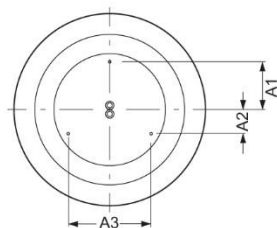

Surface-mounted luminaire. Round aluminium profile, texture painted. Suitable for ceiling mounting. Housing colour white aluminium RAL 9006. Direct distribution. Light distribution via microprismatic panel with conical glare elimination in multilayer technology. For VDU workstations $65^\circ < 3000 \text{cd/m}^2$, $\text{UGR} \leq 19$ according to DIN EN 12464-1. Electrical connection via five-pole feed-in and connection terminal with plug-in technology, with integrated protective earth connection and unlocking button, suitable for rigid and flexible cables up to $2,5 \text{mm}^2$. Easy mounting due to bayonet lock and plug & play connection.

- Article No.: 4686076656
- Housing material: Aluminium
- Housing colour: white aluminium RAL 9006
- Light distribution: direct distribution
- Type of installation: Individual surface mounting
- Certification mark: IP 20, Protection class I, VDU $65^\circ < 3000$, Indoor, CE

Dimensions

- Dimensions LxWxH/DxH: 600 x 69 (mm)
- Depth: 102 (mm)
- Mounting distance A1: 150 (mm)
- Mounting distance A2: 75 (mm)
- Mounting distance A3: 260 (mm)
- Weight (net): 7.5 (kg)

Lighting/Electrical