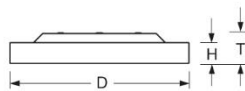

Surface-mounted luminaire. Round aluminium profile, texture painted. Suitable for ceiling mounting. Housing colour white aluminium RAL 9006. Direct distribution. Light distribution via microprismatic panel with conical glare elimination in multilayer technology. For VDU workstations $65^\circ < 3000 \text{cd/m}^2$, $\text{UGR} \leq 19$ according to DIN EN 12464-1. Electrical connection via five-pole feed-in and connection terminal with plug-in technology, with integrated protective earth connection and unlocking button, suitable for rigid and flexible cables up to $2,5 \text{mm}^2$. Easy mounting due to bayonet lock and plug & play connection.

Dimensions

- Dimensions LxWxH/DxH: 600 x 69 (mm)
- Depth: 102 (mm)
- Mounting distance A1: 150 (mm)
- Mounting distance A2: 75 (mm)
- Mounting distance A3: 260 (mm)
- Weight (net): 7.5 (kg)

Lighting/Electrical