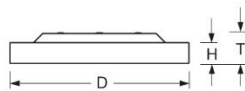

Surface-mounted luminaire. Round aluminium profile, texture painted. Suitable for ceiling mounting. Housing colour black RAL 9005. Direct distribution. Light distribution via microprismatic panel with conical glare elimination in multilayer technology. For VDU workstations $65^\circ < 3000\text{cd/m}^2$, $\text{UGR} \leq 19$ according to DIN EN 12464-1. Electrical connection via five-pole feed-in and connection terminal with plug-in technology, with integrated protective earth connection and unlocking button, suitable for rigid and flexible cables up to $2,5\text{mm}^2$. Easy mounting due to bayonet lock and plug & play connection.

Dimensions

- Dimensions LxWxH/DxH: 600 x 69 (mm)
- Depth: 102 (mm)
- Mounting distance A1: 150 (mm)
- Mounting distance A2: 75 (mm)
- Mounting distance A3: 260 (mm)
- Weight (net): 7.5 (kg)

Lighting/Electrical