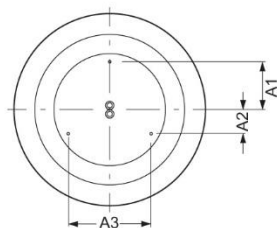

Surface-mounted luminaire. Round aluminium profile, texture painted. Suitable for ceiling mounting. Housing colour black RAL 9005. Direct distribution. Light distribution via microprismatic panel with conical glare elimination in multilayer technology. For VDU workstations $65^\circ < 3000\text{cd/m}^2$, $\text{UGR} \leq 19$ according to DIN EN 12464-1. Electrical connection via five-pole feed-in and connection terminal with plug-in technology, with integrated protective earth connection and unlocking button, suitable for rigid and flexible cables up to $2,5\text{mm}^2$. Easy mounting due to bayonet lock and plug & play connection.

- Article No.: 4686076654
- Housing material: Aluminium
- Housing colour: black RAL 9005
- Light distribution: direct distribution
- Type of installation: Individual surface mounting
- Certification mark: IP 20, Protection class I, VDU $65^\circ < 3000$, Indoor, CE

Dimensions

- Dimensions LxWxH/DxH: 600 x 69 (mm)
- Depth: 102 (mm)
- Mounting distance A1: 150 (mm)
- Mounting distance A2: 75 (mm)
- Mounting distance A3: 260 (mm)
- Weight (net): 7.5 (kg)

Lighting/Electrical