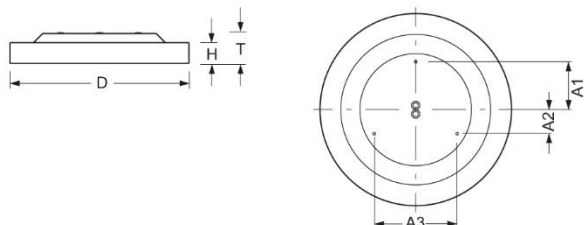

Surface-mounted luminaire. Round aluminium profile, texture painted. Suitable for ceiling mounting. Housing colour white aluminium RAL 9006. Direct distribution. Light distribution via microprismatic panel with conical glare elimination in multilayer technology. For VDU workstations $65^\circ < 3000\text{cd/m}^2$, $\text{UGR} \leq 19$ according to DIN EN 12464-1. Electrical connection via three-pole feed-in and connection terminal with plug-in technology, with integrated protective earth connection and unlocking button, suitable for rigid and flexible cables up to $2,5\text{mm}^2$. Easy mounting due to bayonet lock and plug & play connection.

- Article No.: 4686044156
- Housing material: Aluminium
- Housing colour: white aluminium RAL 9006
- Light distribution: direct distribution
- Type of installation: Individual surface mounting
- Certification mark: IP 20, Protection class I, VDU $65^\circ < 3000$, Indoor, CE

Dimensions

- Dimensions LxWxH/DxH: 600 x 69 (mm)
- Depth: 102 (mm)
- Mounting distance A1: 150 (mm)
- Mounting distance A2: 75 (mm)
- Mounting distance A3: 260 (mm)
- Weight (net): 7.5 (kg)

Lighting/Electrical

- Placement: LED, Colour rendering/Light colour CRI ≥ 80 / 4000K
- Direct/Indirect: 100 % / 0 %
- UGR lat/lon: 18.9 / 18.9
- Luminaire luminous flux: 3700 (lm)
- LED service life: 050000h L80/B10
- Luminaire luminous efficacy: 125 (lm/W)
- System output: 29 (W)
- Controller: Electronic driver (1 pcs.)
- Mains voltage max.: 230 V / 50 Hz
- Energy efficiency class: C