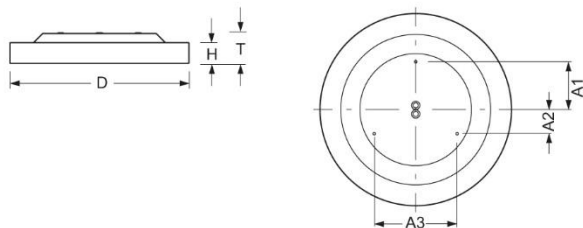

Surface-mounted luminaire. Round aluminium profile, texture painted. Suitable for ceiling mounting. Housing colour black RAL 9005. Direct distribution. Light distribution via microprismatic panel with conical glare elimination in multilayer technology. For VDU workstations $65^\circ < 3000\text{cd/m}^2$, $\text{UGR} \leq 19$ according to DIN EN 12464-1. Electrical connection via three-pole feed-in and connection terminal with plug-in technology, with integrated protective earth connection and unlocking button, suitable for rigid and flexible cables up to $2,5\text{mm}^2$. Easy mounting due to bayonet lock and plug & play connection.

- Article No.: 4686044154
- Housing material: Aluminium
- Housing colour: black RAL 9005
- Light distribution: direct distribution
- Type of installation: Individual surface mounting
- Certification mark: IP 20, Protection class I, VDU $65^\circ < 3000$, Indoor, CE

Dimensions

- Dimensions LxWxH/DxH: 600 x 69 (mm)
- Depth: 102 (mm)
- Mounting distance A1: 150 (mm)
- Mounting distance A2: 75 (mm)
- Mounting distance A3: 260 (mm)
- Weight (net): 7.5 (kg)

Lighting/Electrical

- Placement: LED, Colour rendering/Light colour CRI ≥ 80 / 4000K
- Direct/Indirect: 100 % / 0 %
- UGR lat/lon: 18.9 / 18.9
- Luminaire luminous flux: 3700 (lm)
- LED service life: 050000h L80/B10
- Luminaire luminous efficacy: 125 (lm/W)
- System output: 29 (W)
- Controller: Electronic driver (1 pcs.)
- Mains voltage max.: 230 V / 50 Hz
- Energy efficiency class: C