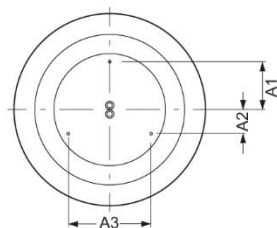

Surface-mounted luminaire. Round aluminium profile, texture painted. Suitable for ceiling mounting. Housing colour white aluminium RAL 9006. Direct distribution. Light distribution via microprismatic panel with conical glare elimination in multilayer technology. For VDU workstations  $65^\circ < 3000\text{cd/m}^2$ ,  $\text{UGR} \leq 19$  according to DIN EN 12464-1. Electrical connection via five-pole feed-in and connection terminal with plug-in technology, with integrated protective earth connection and unlocking button, suitable for rigid and flexible cables up to  $2,5\text{mm}^2$ . Easy mounting due to bayonet lock and plug & play connection.

- Article No.: 4686046656
- Housing material: Aluminium
- Housing colour: white aluminium RAL 9006
- Light distribution: direct distribution
- Type of installation: Individual surface mounting
- Certification mark: IP 20, Protection class I, VDU  $65^\circ < 3000$ , Indoor, CE

## Dimensions

- Dimensions LxWxH/DxH: 600 x 69 (mm)
- Depth: 102 (mm)
- Mounting distance A1: 150 (mm)
- Mounting distance A2: 75 (mm)
- Mounting distance A3: 260 (mm)
- Weight (net): 7.5 (kg)