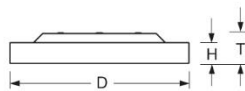

Surface-mounted luminaire. Round aluminium profile, texture painted. Suitable for ceiling mounting. Housing colour white aluminium RAL 9006. Direct distribution. Light distribution via microprismatic panel with conical glare elimination in multilayer technology. For VDU workstations  $65^\circ < 3000\text{cd/m}^2$ ,  $\text{UGR} \leq 19$  according to DIN EN 12464-1. Electrical connection via five-pole feed-in and connection terminal with plug-in technology, with integrated protective earth connection and unlocking button, suitable for rigid and flexible cables up to  $2,5\text{mm}^2$ . Easy mounting due to bayonet lock and plug & play connection.

- Article No.: 4686046656
- Housing material: Aluminium
- Housing colour: white aluminium RAL 9006
- Light distribution: direct distribution
- Type of installation: Individual surface mounting
- Certification mark: IP 20, Protection class I, VDU  $65^\circ < 3000$ , Indoor, CE

## Dimensions

- Dimensions LxWxH/DxH: 600 x 69 (mm)
- Depth: 102 (mm)
- Mounting distance A1: 150 (mm)
- Mounting distance A2: 75 (mm)
- Mounting distance A3: 260 (mm)
- Weight (net): 7.5 (kg)