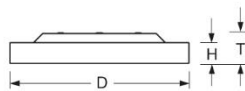

Surface-mounted luminaire. Round aluminium profile, texture painted. Suitable for ceiling mounting. Housing colour traffic white RAL 9016. Direct distribution. Light distribution via microprismatic panel with conical glare elimination in multilayer technology. For VDU workstations $65^\circ < 3000\text{cd/m}^2$, $\text{UGR} \leq 19$ according to DIN EN 12464-1. Electrical connection via five-pole feed-in and connection terminal with plug-in technology, with integrated protective earth connection and unlocking button, suitable for rigid and flexible cables up to $2,5\text{mm}^2$. Easy mounting due to bayonet lock and plug & play connection.

- Article No.: 4686046650
- Housing material: Aluminium
- Housing colour: traffic white RAL 9016
- Light distribution: direct distribution
- Type of installation: Individual surface mounting
- Certification mark: IP 20, Protection class I, VDU $65^\circ < 3000$, Indoor, CE

Dimensions

- Dimensions LxWxH/DxH: 600 x 69 (mm)
- Depth: 102 (mm)
- Mounting distance A1: 150 (mm)
- Mounting distance A2: 75 (mm)
- Mounting distance A3: 260 (mm)
- Weight (net): 7.5 (kg)

Lighting/Electrical