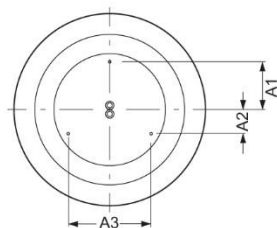

Surface-mounted luminaire. Round aluminium profile, texture painted. Suitable for ceiling mounting. Housing colour traffic white RAL 9016. Direct distribution. Light distribution via microprismatic panel with conical glare elimination in multilayer technology. For VDU workstations $65^\circ < 3000\text{cd/m}^2$, $\text{UGR} \leq 19$ according to DIN EN 12464-1. Electrical connection via five-pole feed-in and connection terminal with plug-in technology, with integrated protective earth connection and unlocking button, suitable for rigid and flexible cables up to $2,5\text{mm}^2$. Easy mounting due to bayonet lock and plug & play connection.

- Article No.: 4686046650
- Housing material: Aluminium
- Housing colour: traffic white RAL 9016
- Light distribution: direct distribution
- Type of installation: Individual surface mounting
- Certification mark: IP 20, Protection class I, VDU $65^\circ < 3000$, Indoor, CE

Dimensions

- Dimensions LxWxH/DxH: 600 x 69 (mm)
- Depth: 102 (mm)
- Mounting distance A1: 150 (mm)
- Mounting distance A2: 75 (mm)
- Mounting distance A3: 260 (mm)
- Weight (net): 7.5 (kg)

Lighting/Electrical