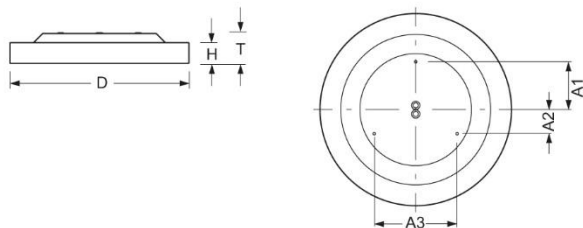

Surface-mounted luminaire. Round aluminium profile, texture painted. Suitable for ceiling mounting. Housing colour black RAL 9005. Direct distribution. Light distribution via microprismatic panel with conical glare elimination in multilayer technology. For VDU workstations $65^\circ < 3000\text{cd/m}^2$, $\text{UGR} \leq 19$ according to DIN EN 12464-1. Electrical connection via five-pole feed-in and connection terminal with plug-in technology, with integrated protective earth connection and unlocking button, suitable for rigid and flexible cables up to 2,5mm². Easy mounting due to bayonet lock and plug & play connection.

- Article No.: 4686046654
- Housing material: Aluminium
- Housing colour: black RAL 9005
- Light distribution: direct distribution
- Type of installation: Individual surface mounting
- Certification mark: IP 20, Protection class I, VDU $65^\circ < 3000$, Indoor, CE

Dimensions

- Dimensions LxWxH/DxH: 600 x 69 (mm)
- Depth: 102 (mm)
- Mounting distance A1: 150 (mm)
- Mounting distance A2: 75 (mm)
- Mounting distance A3: 260 (mm)
- Weight (net): 7.5 (kg)

Lighting/Electrical

- Placement: LED, Colour rendering/Light colour CRI ≥ 80 / 4000K
- Direct/Indirect: 100 % / 0 %
- UGR lat/lon: 18.9 / 18.9
- Luminaire luminous flux: 3700 (lm)
- LED service life: 050000h L80/B10
- Luminaire luminous efficacy: 125 (lm/W)
- System output: 29 (W)
- Controller: Electronic driver DALI (1 pcs.)
- Mains voltage max.: 230 V / 50 Hz
- Energy efficiency class: C