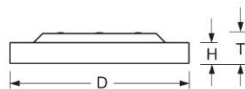

Surface-mounted luminaire. Round aluminium profile, texture painted. Suitable for ceiling mounting. Housing colour white aluminium RAL 9006. Direct distribution. Light distribution via microprismatic panel with conical glare elimination in multilayer technology. For VDU workstations $65^\circ < 3000\text{cd/m}^2$, $\text{UGR} \leq 19$ according to DIN EN 12464-1. Electrical connection via three-pole feed-in and connection terminal with plug-in technology, with integrated protective earth connection and unlocking button, suitable for rigid and flexible cables up to $2,5\text{mm}^2$. Easy mounting due to bayonet lock and plug & play connection.

Dimensions

- Dimensions LxWxH/DxH: 600 x 69 (mm)
- Depth: 102 (mm)
- Mounting distance A1: 150 (mm)
- Mounting distance A2: 75 (mm)
- Mounting distance A3: 260 (mm)
- Weight (net): 7.5 (kg)

Lighting/Electrical