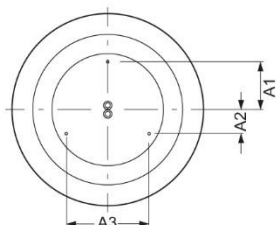

Surface-mounted luminaire. Round aluminium profile, texture painted. Suitable for ceiling mounting. Housing colour white aluminium RAL 9006. Direct distribution. Light distribution via microprismatic panel with conical glare elimination in multilayer technology. For VDU workstations $65^\circ < 3000\text{cd/m}^2$, $\text{UGR} \leq 19$ according to DIN EN 12464-1. Electrical connection via three-pole feed-in and connection terminal with plug-in technology, with integrated protective earth connection and unlocking button, suitable for rigid and flexible cables up to $2,5\text{mm}^2$. Easy mounting due to bayonet lock and plug & play connection.

- Article No.: 4686054156
- Housing material: Aluminium
- Housing colour: white aluminium RAL 9006
- Light distribution: direct distribution
- Type of installation: Individual surface mounting
- Certification mark: IP 20, Protection class I, VDU $65^\circ < 3000$, Indoor, CE

Dimensions

- Dimensions LxWxH/DxH: 600 x 69 (mm)
- Depth: 102 (mm)
- Mounting distance A1: 150 (mm)
- Mounting distance A2: 75 (mm)
- Mounting distance A3: 260 (mm)
- Weight (net): 7.5 (kg)

Lighting/Electrical