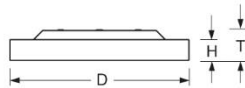

Surface-mounted luminaire. Round aluminium profile, texture painted. Suitable for ceiling mounting. Housing colour traffic white RAL 9016. Direct distribution. Light distribution via microprismatic panel with conical glare elimination in multilayer technology. For VDU workstations $65^\circ < 3000\text{cd/m}^2$, $\text{UGR} \leq 19$ according to DIN EN 12464-1. Electrical connection via three-pole feed-in and connection terminal with plug-in technology, with integrated protective earth connection and unlocking button, suitable for rigid and flexible cables up to $2,5\text{mm}^2$. Easy mounting due to bayonet lock and plug & play connection.

- Article No.: 4686054150
- Housing material: Aluminium
- Housing colour: traffic white RAL 9016
- Light distribution: direct distribution
- Type of installation: Individual surface mounting
- Certification mark: IP 20, Protection class I, VDU $65^\circ < 3000$, Indoor, CE

Dimensions

- Dimensions LxWxH/DxH: 600 x 69 (mm)
- Depth: 102 (mm)
- Mounting distance A1: 150 (mm)
- Mounting distance A2: 75 (mm)
- Mounting distance A3: 260 (mm)
- Weight (net): 7.5 (kg)

Lighting/Electrical

- Placement: LED, Colour rendering/Light colour CRI ≥ 90 / 3000K
- Direct/Indirect: 100 % / 0 %
- UGR lat/lon: 18.8 / 18.8
- Luminaire luminous flux: 3500 (lm)
- LED service life: 050000h L80/B10
- Luminaire luminous efficacy: 121 (lm/W)
- System output: 29 (W)
- Controller: Electronic driver (1 pcs.)
- Mains voltage max.: 230 V / 50 Hz
- Energy efficiency class: D