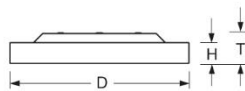

Surface-mounted luminaire. Round aluminium profile, texture painted. Suitable for ceiling mounting. Housing colour black RAL 9005. Direct distribution. Light distribution via microprismatic panel with conical glare elimination in multilayer technology. For VDU workstations  $65^\circ < 3000\text{cd/m}^2$ ,  $\text{UGR} \leq 19$  according to DIN EN 12464-1. Electrical connection via three-pole feed-in and connection terminal with plug-in technology, with integrated protective earth connection and unlocking button, suitable for rigid and flexible cables up to  $2,5\text{mm}^2$ . Easy mounting due to bayonet lock and plug & play connection.

## Dimensions

- Dimensions LxWxH/DxH: 600 x 69 (mm)
- Depth: 102 (mm)
- Mounting distance A1: 150 (mm)
- Mounting distance A2: 75 (mm)
- Mounting distance A3: 260 (mm)
- Weight (net): 7.5 (kg)