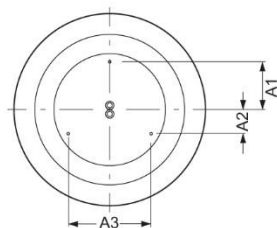

Surface-mounted luminaire. Round aluminium profile, texture painted. Suitable for ceiling mounting. Housing colour black RAL 9005. Direct distribution. Light distribution via microprismatic panel with conical glare elimination in multilayer technology. For VDU workstations  $65^\circ < 3000\text{cd/m}^2$ ,  $\text{UGR} \leq 19$  according to DIN EN 12464-1. Electrical connection via three-pole feed-in and connection terminal with plug-in technology, with integrated protective earth connection and unlocking button, suitable for rigid and flexible cables up to  $2,5\text{mm}^2$ . Easy mounting due to bayonet lock and plug & play connection.

- Article No.: 4686054154
- Housing material: Aluminium
- Housing colour: black RAL 9005
- Light distribution: direct distribution
- Type of installation: Individual surface mounting
- Certification mark: IP 20, Protection class I, VDU  $65^\circ < 3000$ , Indoor, CE

## Dimensions

- Dimensions LxWxH/DxH: 600 x 69 (mm)
- Depth: 102 (mm)
- Mounting distance A1: 150 (mm)
- Mounting distance A2: 75 (mm)
- Mounting distance A3: 260 (mm)
- Weight (net): 7.5 (kg)