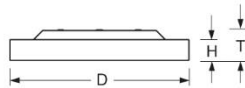

Surface-mounted luminaire. Round aluminium profile, texture painted. Suitable for ceiling mounting. Housing colour white aluminium RAL 9006. Direct distribution. Light distribution via microprismatic panel with conical glare elimination in multilayer technology. For VDU workstations  $65^\circ < 3000 \text{cd/m}^2$ ,  $\text{UGR} \leq 19$  according to DIN EN 12464-1. Electrical connection via five-pole feed-in and connection terminal with plug-in technology, with integrated protective earth connection and unlocking button, suitable for rigid and flexible cables up to  $2,5 \text{mm}^2$ . Easy mounting due to bayonet lock and plug & play connection.

- Article No.: 4686056656
- Housing material: Aluminium
- Housing colour: white aluminium RAL 9006
- Light distribution: direct distribution
- Type of installation: Individual surface mounting
- Certification mark: IP 20, Protection class I, VDU  $65^\circ < 3000$ , Indoor, CE

## Dimensions

- Dimensions LxWxH/DxH: 600 x 69 (mm)
- Depth: 102 (mm)
- Mounting distance A1: 150 (mm)
- Mounting distance A2: 75 (mm)
- Mounting distance A3: 260 (mm)
- Weight (net): 7.5 (kg)