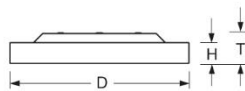

Surface-mounted luminaire. Round aluminium profile, texture painted. Suitable for ceiling mounting. Housing colour traffic white RAL 9016. Direct distribution. Light distribution via microprismatic panel with conical glare elimination in multilayer technology. For VDU workstations $65^\circ < 3000\text{cd/m}^2$, $\text{UGR} \leq 19$ according to DIN EN 12464-1. Electrical connection via five-pole feed-in and connection terminal with plug-in technology, with integrated protective earth connection and unlocking button, suitable for rigid and flexible cables up to $2,5\text{mm}^2$. Easy mounting due to bayonet lock and plug & play connection.

- Article No.: 4686056650
- Housing material: Aluminium
- Housing colour: traffic white RAL 9016
- Light distribution: direct distribution
- Type of installation: Individual surface mounting
- Certification mark: IP 20, Protection class I, VDU $65^\circ < 3000$, Indoor, CE

Dimensions

- Dimensions LxWxH/DxH: 600 x 69 (mm)
- Depth: 102 (mm)
- Mounting distance A1: 150 (mm)
- Mounting distance A2: 75 (mm)
- Mounting distance A3: 260 (mm)
- Weight (net): 7.5 (kg)

Lighting/Electrical