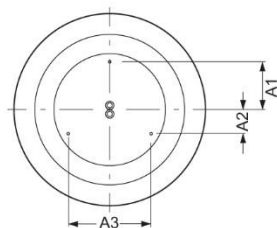

Surface-mounted luminaire. Round aluminium profile, texture painted. Suitable for ceiling mounting. Housing colour traffic white RAL 9016. Direct distribution. Light distribution via microprismatic panel with conical glare elimination in multilayer technology. For VDU workstations $65^\circ < 3000\text{cd/m}^2$, $\text{UGR} \leq 19$ according to DIN EN 12464-1. Electrical connection via five-pole feed-in and connection terminal with plug-in technology, with integrated protective earth connection and unlocking button, suitable for rigid and flexible cables up to $2,5\text{mm}^2$. Easy mounting due to bayonet lock and plug & play connection.

- Article No.: 4686056650
- Housing material: Aluminium
- Housing colour: traffic white RAL 9016
- Light distribution: direct distribution
- Type of installation: Individual surface mounting
- Certification mark: IP 20, Protection class I, VDU $65^\circ < 3000$, Indoor, CE

Dimensions

- Dimensions LxWxH/DxH: 600 x 69 (mm)
- Depth: 102 (mm)
- Mounting distance A1: 150 (mm)
- Mounting distance A2: 75 (mm)
- Mounting distance A3: 260 (mm)
- Weight (net): 7.5 (kg)

Lighting/Electrical