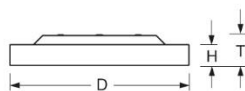

Surface-mounted luminaire. Round aluminium profile, texture painted. Suitable for ceiling mounting. Housing colour black RAL 9005. Direct distribution. Light distribution via microprismatic panel with conical glare elimination in multilayer technology. For VDU workstations  $65^\circ < 3000\text{cd/m}^2$ ,  $\text{UGR} \leq 19$  according to DIN EN 12464-1. Electrical connection via five-pole feed-in and connection terminal with plug-in technology, with integrated protective earth connection and unlocking button, suitable for rigid and flexible cables up to  $2,5\text{mm}^2$ . Easy mounting due to bayonet lock and plug & play connection.

## Dimensions

- Dimensions LxWxH/DxH: 600 x 69 (mm)
- Depth: 102 (mm)
- Mounting distance A1: 150 (mm)
- Mounting distance A2: 75 (mm)
- Mounting distance A3: 260 (mm)
- Weight (net): 7.5 (kg)