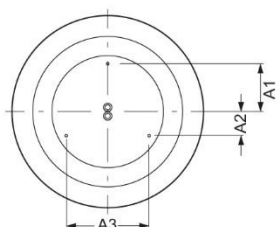

Surface-mounted luminaire. Round aluminium profile, texture painted. Suitable for ceiling mounting. Housing colour black RAL 9005. Direct distribution. Light distribution via microprismatic panel with conical glare elimination in multilayer technology. For VDU workstations  $65^\circ < 3000\text{cd/m}^2$ ,  $\text{UGR} \leq 19$  according to DIN EN 12464-1. Electrical connection via five-pole feed-in and connection terminal with plug-in technology, with integrated protective earth connection and unlocking button, suitable for rigid and flexible cables up to  $2,5\text{mm}^2$ . Easy mounting due to bayonet lock and plug & play connection.

- Article No.: 4686056654
- Housing material: Aluminium
- Housing colour: black RAL 9005
- Light distribution: direct distribution
- Type of installation: Individual surface mounting
- Certification mark: IP 20, Protection class I, VDU  $65^\circ < 3000$ , Indoor, CE

## Dimensions

- Dimensions LxWxH/DxH: 600 x 69 (mm)
- Depth: 102 (mm)
- Mounting distance A1: 150 (mm)
- Mounting distance A2: 75 (mm)
- Mounting distance A3: 260 (mm)
- Weight (net): 7.5 (kg)