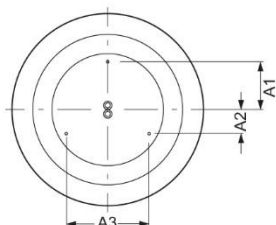

Surface-mounted luminaire. Round aluminium profile, texture painted. Suitable for ceiling mounting. Housing colour white aluminium RAL 9006. Direct distribution. Light distribution via microprismatic panel with conical glare elimination in multilayer technology. For VDU workstations $65^\circ < 3000 \text{cd/m}^2$, $\text{UGR} \leq 19$ according to DIN EN 12464-1. Electrical connection via three-pole feed-in and connection terminal with plug-in technology, with integrated protective earth connection and unlocking button, suitable for rigid and flexible cables up to $2,5 \text{mm}^2$. Easy mounting due to bayonet lock and plug & play connection.

- Article No.: 4686034156
- Housing material: Aluminium
- Housing colour: white aluminium RAL 9006
- Light distribution: direct distribution
- Type of installation: Individual surface mounting
- Certification mark: IP 20, Protection class I, VDU $65^\circ < 3000$, Indoor, CE

Dimensions

- Dimensions LxWxH/DxH: 600 x 69 (mm)
- Depth: 102 (mm)
- Mounting distance A1: 150 (mm)
- Mounting distance A2: 75 (mm)
- Mounting distance A3: 260 (mm)
- Weight (net): 7.5 (kg)

Lighting/Electrical