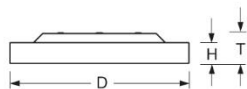

Surface-mounted luminaire. Round aluminium profile, texture painted. Suitable for ceiling mounting. Housing colour white aluminium RAL 9006. Direct distribution. Light distribution via microprismatic panel with conical glare elimination in multilayer technology. For VDU workstations $65^\circ < 3000 \text{cd/m}^2$, $\text{UGR} \leq 19$ according to DIN EN 12464-1. Electrical connection via three-pole feed-in and connection terminal with plug-in technology, with integrated protective earth connection and unlocking button, suitable for rigid and flexible cables up to $2,5 \text{mm}^2$. Easy mounting due to bayonet lock and plug & play connection.

Dimensions

- Dimensions LxWxH/DxH: 600 x 69 (mm)
- Depth: 102 (mm)
- Mounting distance A1: 150 (mm)
- Mounting distance A2: 75 (mm)
- Mounting distance A3: 260 (mm)
- Weight (net): 7.5 (kg)

Lighting/Electrical