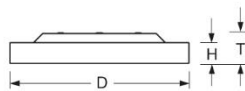

Surface-mounted luminaire. Round aluminium profile, texture painted. Suitable for ceiling mounting. Housing colour traffic white RAL 9016. Direct distribution. Light distribution via microprismatic panel with conical glare elimination in multilayer technology. For VDU workstations $65^\circ < 3000\text{cd/m}^2$, $\text{UGR} \leq 19$ according to DIN EN 12464-1. Electrical connection via three-pole feed-in and connection terminal with plug-in technology, with integrated protective earth connection and unlocking button, suitable for rigid and flexible cables up to 2,5mm². Easy mounting due to bayonet lock and plug & play connection.

Dimensions

- Dimensions LxWxH/DxH: 600 x 69 (mm)
- Depth: 102 (mm)
- Mounting distance A1: 150 (mm)
- Mounting distance A2: 75 (mm)
- Mounting distance A3: 260 (mm)
- Weight (net): 7.5 (kg)

Lighting/Electrical