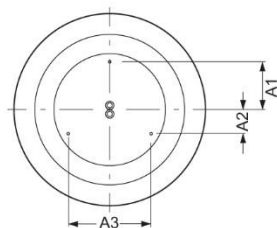

Surface-mounted luminaire. Round aluminium profile, texture painted. Suitable for ceiling mounting. Housing colour traffic white RAL 9016. Direct distribution. Light distribution via microprismatic panel with conical glare elimination in multilayer technology. For VDU workstations $65^\circ < 3000\text{cd/m}^2$, $\text{UGR} \leq 19$ according to DIN EN 12464-1. Electrical connection via three-pole feed-in and connection terminal with plug-in technology, with integrated protective earth connection and unlocking button, suitable for rigid and flexible cables up to 2,5mm². Easy mounting due to bayonet lock and plug & play connection.

- Article No.: 4686034150
- Housing material: Aluminium
- Housing colour: traffic white RAL 9016
- Light distribution: direct distribution
- Type of installation: Individual surface mounting
- Certification mark: IP 20, Protection class I, VDU $65^\circ < 3000$, Indoor, CE

Dimensions

- Dimensions LxWxH/DxH: 600 x 69 (mm)
- Depth: 102 (mm)
- Mounting distance A1: 150 (mm)
- Mounting distance A2: 75 (mm)
- Mounting distance A3: 260 (mm)
- Weight (net): 7.5 (kg)

Lighting/Electrical