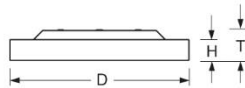

Surface-mounted luminaire. Round aluminium profile, texture painted. Suitable for ceiling mounting. Housing colour black RAL 9005. Direct distribution. Light distribution via microprismatic panel with conical glare elimination in multilayer technology. For VDU workstations $65^\circ < 3000\text{cd/m}^2$, $\text{UGR} \leq 19$ according to DIN EN 12464-1. Electrical connection via three-pole feed-in and connection terminal with plug-in technology, with integrated protective earth connection and unlocking button, suitable for rigid and flexible cables up to $2,5\text{mm}^2$. Easy mounting due to bayonet lock and plug & play connection.

Dimensions

- Dimensions LxWxH/DxH: 600 x 69 (mm)
- Depth: 102 (mm)
- Mounting distance A1: 150 (mm)
- Mounting distance A2: 75 (mm)
- Mounting distance A3: 260 (mm)
- Weight (net): 7.5 (kg)

Lighting/Electrical

- Placement: LED, Colour rendering/Light colour CRI ≥ 80 / 3000K
- Direct/Indirect: 100 % / 0 %
- UGR lat/lon: 18.8 / 18.8
- Luminaire luminous flux: 3500 (lm)
- LED service life: 050000h L80/B10
- Luminaire luminous efficacy: 138 (lm/W)
- System output: 25 (W)
- Controller: Electronic driver (1 pcs.)
- Mains voltage max.: 230 V / 50 Hz
- Energy efficiency class: C