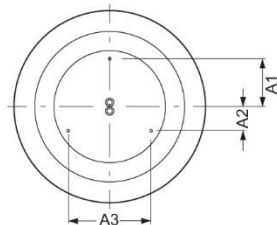

Surface-mounted luminaire. Round aluminium profile, texture painted. Suitable for ceiling mounting. Housing colour white aluminium RAL 9006. Direct distribution. Light distribution via microprismatic panel with conical glare elimination in multilayer technology. For VDU workstations  $65^\circ < 3000 \text{cd/m}^2$ ,  $\text{UGR} \leq 19$  according to DIN EN 12464-1. Electrical connection via five-pole feed-in and connection terminal with plug-in technology, with integrated protective earth connection and unlocking button, suitable for rigid and flexible cables up to  $2,5 \text{mm}^2$ . Easy mounting due to bayonet lock and plug & play connection.

- Article No.: 4686036656
- Housing material: Aluminium
- Housing colour: white aluminium RAL 9006
- Light distribution: direct distribution
- Type of installation: Individual surface mounting
- Certification mark: IP 20, Protection class I, VDU  $65^\circ < 3000$ , Indoor, CE

## Dimensions

- Dimensions LxWxH/DxH: 600 x 69 (mm)
- Depth: 102 (mm)
- Mounting distance A1: 150 (mm)
- Mounting distance A2: 75 (mm)
- Mounting distance A3: 260 (mm)
- Weight (net): 7.5 (kg)