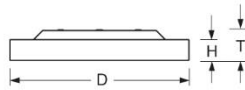

Surface-mounted luminaire. Round aluminium profile, texture painted. Suitable for ceiling mounting. Housing colour white aluminium RAL 9006. Direct distribution. Light distribution via microprismatic panel with conical glare elimination in multilayer technology. For VDU workstations  $65^\circ < 3000 \text{cd/m}^2$ ,  $\text{UGR} \leq 19$  according to DIN EN 12464-1. Electrical connection via five-pole feed-in and connection terminal with plug-in technology, with integrated protective earth connection and unlocking button, suitable for rigid and flexible cables up to  $2,5 \text{mm}^2$ . Easy mounting due to bayonet lock and plug & play connection.

- Article No.: 4686036656
- Housing material: Aluminium
- Housing colour: white aluminium RAL 9006
- Light distribution: direct distribution
- Type of installation: Individual surface mounting
- Certification mark: IP 20, Protection class I, VDU  $65^\circ < 3000$ , Indoor, CE

## Dimensions

- Dimensions LxWxH/DxH: 600 x 69 (mm)
- Depth: 102 (mm)
- Mounting distance A1: 150 (mm)
- Mounting distance A2: 75 (mm)
- Mounting distance A3: 260 (mm)
- Weight (net): 7.5 (kg)