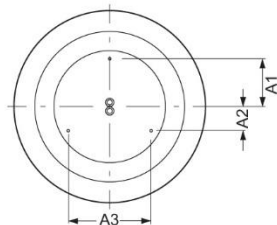

Surface-mounted luminaire. Round aluminium profile, texture painted. Suitable for ceiling mounting. Housing colour traffic white RAL 9016. Direct distribution. Light distribution via microprismatic panel with conical glare elimination in multilayer technology. For VDU workstations $65^\circ < 3000\text{cd/m}^2$, $\text{UGR} \leq 19$ according to DIN EN 12464-1. Electrical connection via five-pole feed-in and connection terminal with plug-in technology, with integrated protective earth connection and unlocking button, suitable for rigid and flexible cables up to $2,5\text{mm}^2$. Easy mounting due to bayonet lock and plug & play connection.

- Article No.: 4686036650
- Housing material: Aluminium
- Housing colour: traffic white RAL 9016
- Light distribution: direct distribution
- Type of installation: Individual surface mounting
- Certification mark: IP 20, Protection class I, VDU $65^\circ < 3000$, Indoor, CE

Dimensions

- Dimensions LxWxH/DxH: 600 x 69 (mm)
- Depth: 102 (mm)
- Mounting distance A1: 150 (mm)
- Mounting distance A2: 75 (mm)
- Mounting distance A3: 260 (mm)
- Weight (net): 7.5 (kg)

Lighting/Electrical