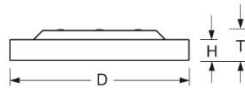

Surface-mounted luminaire. Round aluminium profile, texture painted. Suitable for ceiling mounting. Housing colour traffic white RAL 9016. Direct distribution. Light distribution via microprismatic panel with conical glare elimination in multilayer technology. For VDU workstations $65^\circ < 3000\text{cd/m}^2$, $\text{UGR} \leq 19$ according to DIN EN 12464-1. Electrical connection via five-pole feed-in and connection terminal with plug-in technology, with integrated protective earth connection and unlocking button, suitable for rigid and flexible cables up to $2,5\text{mm}^2$. Easy mounting due to bayonet lock and plug & play connection.

- Article No.: 4686036650
- Housing material: Aluminium
- Housing colour: traffic white RAL 9016
- Light distribution: direct distribution
- Type of installation: Individual surface mounting
- Certification mark: IP 20, Protection class I, VDU $65^\circ < 3000$, Indoor, CE

Dimensions

- Dimensions LxWxH/DxH: 600 x 69 (mm)
- Depth: 102 (mm)
- Mounting distance A1: 150 (mm)
- Mounting distance A2: 75 (mm)
- Mounting distance A3: 260 (mm)
- Weight (net): 7.5 (kg)

Lighting/Electrical