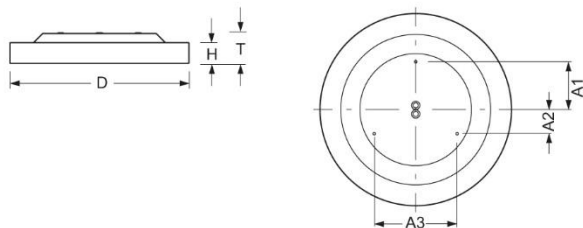

Surface-mounted luminaire. Round aluminium profile, texture painted. Suitable for ceiling mounting. Housing colour black RAL 9005. Direct distribution. Light distribution via microprismatic panel with conical glare elimination in multilayer technology. For VDU workstations  $65^\circ < 3000\text{cd/m}^2$ ,  $\text{UGR} \leq 19$  according to DIN EN 12464-1. Electrical connection via five-pole feed-in and connection terminal with plug-in technology, with integrated protective earth connection and unlocking button, suitable for rigid and flexible cables up to  $2,5\text{mm}^2$ . Easy mounting due to bayonet lock and plug & play connection.

- Article No.: 4686036654
- Housing material: Aluminium
- Housing colour: black RAL 9005
- Light distribution: direct distribution
- Type of installation: Individual surface mounting
- Certification mark: IP 20, Protection class I, VDU  $65^\circ < 3000$ , Indoor, CE

## Dimensions

- Dimensions LxWxH/DxH: 600 x 69 (mm)
- Depth: 102 (mm)
- Mounting distance A1: 150 (mm)
- Mounting distance A2: 75 (mm)
- Mounting distance A3: 260 (mm)
- Weight (net): 7.5 (kg)