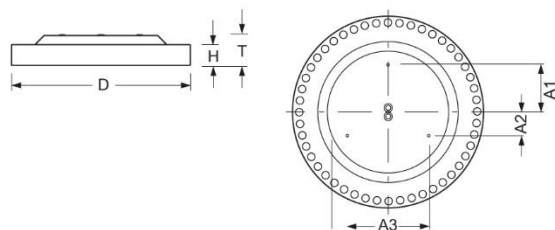

Surface-mounted luminaire. Round aluminium profile, texture painted. Suitable for ceiling and wall mounting. Housing colour white aluminium RAL 9006. Direct/indirect distribution. Homogenous illumination by satinised special acrylic pane with high transmission. Indirect ratio for a smooth ceiling/wall illumination. Electrical connection via three-pole feed-in and connection terminal with plug-in technology, with integrated protective earth connection and unlocking button, suitable for rigid and flexible cables up to 2,5mm². Easy mounting due to bayonet lock and plug & play connection.

- Article No.: 4676174186
- Housing material: Aluminium
- Housing colour: white aluminium RAL 9006
- Light distribution: direct/indirect distribution
- Type of installation: Individual surface mounting
- Certification mark: IP 20, Protection class I, Indoor, CE

Dimensions

- Dimensions LxWxH/DxH: 600 x 69 (mm)
- Depth: 102 (mm)
- Mounting distance A1: 150 (mm)
- Mounting distance A2: 75 (mm)
- Mounting distance A3: 260 (mm)
- Weight (net): 7.5 (kg)

Lighting/Electrical

- Placement: LED, Colour rendering/Light colour CRI ≥ 90 / 4000K
- Direct/Indirect: 97 % / 3%
- UGR lat/lon: 23.4 / 23.4
- Luminaire luminous flux: 6700 (lm)
- LED service life: 050000h L80/B10
- Luminaire luminous efficacy: 128 (lm/W)
- System output: 52 (W)
- Controller: Electronic driver (1 pcs.)
- Mains voltage max.: 230 V / 50 Hz
- Energy efficiency class: C