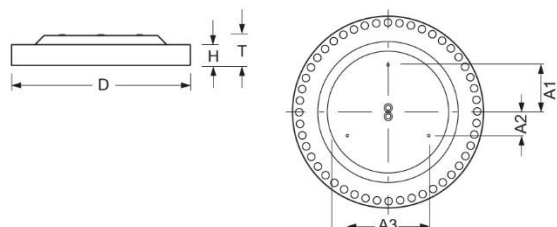

Surface-mounted luminaire. Round aluminium profile, texture painted. Suitable for ceiling and wall mounting. Housing colour white aluminium RAL 9006. Direct/indirect distribution. Homogenous illumination by satinised special acrylic pane with high transmission. Indirect ratio for a smooth ceiling/wall illumination. Electrical connection via five-pole feed-in and connection terminal with plug-in technology, with integrated protective earth connection and unlocking button, suitable for rigid and flexible cables up to 2,5mm². Easy mounting due to bayonet lock and plug & play connection.

- Article No.: 4676176686
- Housing material: Aluminium
- Housing colour: white aluminium RAL 9006
- Light distribution: direct/indirect distribution
- Type of installation: Individual surface mounting
- Certification mark: IP 20, Protection class I, Indoor, CE

Dimensions

- Dimensions LxWxH/DxH: 600 x 69 (mm)
- Depth: 102 (mm)
- Mounting distance A1: 150 (mm)
- Mounting distance A2: 75 (mm)
- Mounting distance A3: 260 (mm)
- Weight (net): 7.5 (kg)

Lighting/Electrical

- Placement: LED, Colour rendering/Light colour CRI ≥ 90 / 4000K
- Direct/Indirect: 97 % / 3%
- UGR lat/lon: 23.4 / 23.4
- Luminaire luminous flux: 6700 (lm)
- LED service life: 050000h L80/B10
- Luminaire luminous efficacy: 128 (lm/W)
- System output: 52 (W)
- Controller: Electronic driver DALI (1 pcs.)
- Mains voltage max.: 230 V / 50 Hz
- Energy efficiency class: C