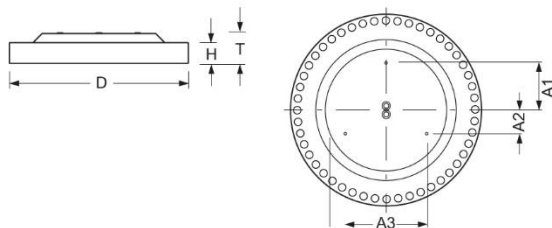

Surface-mounted luminaire. Round aluminium profile, texture painted. Suitable for ceiling and wall mounting. Housing colour black RAL 9005. Direct/indirect distribution. Homogenous illumination by satinised special acrylic pane with high transmission. Indirect ratio for a smooth ceiling/wall illumination. Electrical connection via five-pole feed-in and connection terminal with plug-in technology, with integrated protective earth connection and unlocking button, suitable for rigid and flexible cables up to 2,5mm². Easy mounting due to bayonet lock and plug & play connection.

- Article No.: 4676176684
- Housing material: Aluminium
- Housing colour: black RAL 9005
- Light distribution: direct/indirect distribution
- Type of installation: Individual surface mounting
- Certification mark: IP 20, Protection class I, Indoor, CE

Dimensions

- Dimensions LxWxH/DxH: 600 x 69 (mm)
- Depth: 102 (mm)
- Mounting distance A1: 150 (mm)
- Mounting distance A2: 75 (mm)
- Mounting distance A3: 260 (mm)
- Weight (net): 7.5 (kg)

Lighting/Electrical

- Placement: LED, Colour rendering/Light colour CRI ≥ 90 / 4000K
- Direct/Indirect: 97 % / 3%
- UGR lat/lon: 23.4 / 23.4
- Luminaire luminous flux: 6700 (lm)
- LED service life: 050000h L80/B10
- Luminaire luminous efficacy: 128 (lm/W)
- System output: 52 (W)
- Controller: Electronic driver DALI (1 pcs.)
- Mains voltage max.: 230 V / 50 Hz
- Energy efficiency class: C