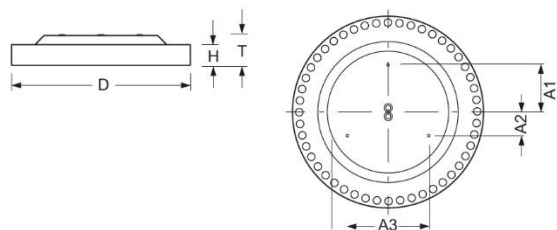

Surface-mounted luminaire. Round aluminium profile, texture painted. Suitable for ceiling and wall mounting. Housing colour white aluminium RAL 9006. Direct/indirect distribution. Homogenous illumination by satinised special acrylic pane with high transmission. Indirect ratio for a smooth ceiling/wall illumination. Electrical connection via three-pole feed-in and connection terminal with plug-in technology, with integrated protective earth connection and unlocking button, suitable for rigid and flexible cables up to 2,5mm². Easy mounting due to bayonet lock and plug & play connection.

- Article No.: 4676154186
- Housing material: Aluminium
- Housing colour: white aluminium RAL 9006
- Light distribution: direct/indirect distribution
- Type of installation: Individual surface mounting
- Certification mark: IP 20, Protection class I, Indoor, CE

Dimensions

- Dimensions LxWxH/DxH: 600 x 69 (mm)
- Depth: 102 (mm)
- Mounting distance A1: 150 (mm)
- Mounting distance A2: 75 (mm)
- Mounting distance A3: 260 (mm)
- Weight (net): 7.5 (kg)

Lighting/Electrical

- Placement: LED, Colour rendering/Light colour CRI ≥ 90 / 3000K
- Direct/Indirect: 97 % / 3%
- UGR lat/lon: 23.3 / 23.3
- Luminaire luminous flux: 6400 (lm)
- LED service life: 050000h L80/B10
- Luminaire luminous efficacy: 123 (lm/W)
- System output: 52 (W)
- Controller: Electronic driver (1 pcs.)
- Mains voltage max.: 230 V / 50 Hz
- Energy efficiency class: D