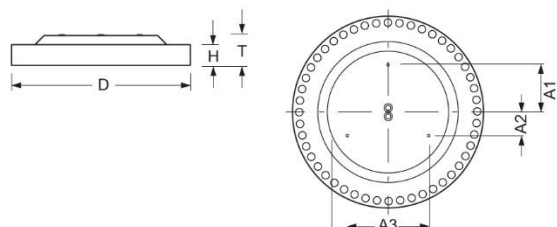

Surface-mounted luminaire. Round aluminium profile, texture painted. Suitable for ceiling and wall mounting. Housing colour black RAL 9005. Direct/indirect distribution. Homogenous illumination by satinised special acrylic pane with high transmission. Indirect ratio for a smooth ceiling/wall illumination. Electrical connection via three-pole feed-in and connection terminal with plug-in technology, with integrated protective earth connection and unlocking button, suitable for rigid and flexible cables up to 2,5mm². Easy mounting due to bayonet lock and plug & play connection.

- Article No.: 4676154184
- Housing material: Aluminium
- Housing colour: black RAL 9005
- Light distribution: direct/indirect distribution
- Type of installation: Individual surface mounting
- Certification mark: IP 20, Protection class I, Indoor, CE

Dimensions

- Dimensions LxWxH/DxH: 600 x 69 (mm)
- Depth: 102 (mm)
- Mounting distance A1: 150 (mm)
- Mounting distance A2: 75 (mm)
- Mounting distance A3: 260 (mm)
- Weight (net): 7.5 (kg)

Lighting/Electrical

- Placement: LED, Colour rendering/Light colour CRI ≥ 90 / 3000K
- Direct/Indirect: 97 % / 3%
- UGR lat/lon: 23.3 / 23.3
- Luminaire luminous flux: 6400 (lm)
- LED service life: 050000h L80/B10
- Luminaire luminous efficacy: 123 (lm/W)
- System output: 52 (W)
- Controller: Electronic driver (1 pcs.)
- Mains voltage max.: 230 V / 50 Hz
- Energy efficiency class: D