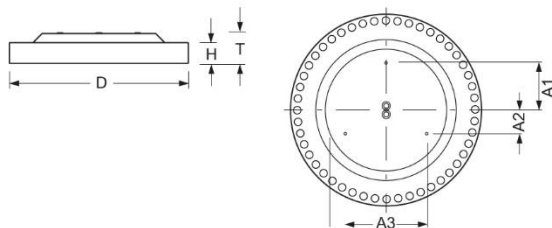

Surface-mounted luminaire. Round aluminium profile, texture painted. Suitable for ceiling and wall mounting. Housing colour white aluminium RAL 9006. Direct/indirect distribution. Homogenous illumination by satinised special acrylic pane with high transmission. Indirect ratio for a smooth ceiling/wall illumination. Electrical connection via five-pole feed-in and connection terminal with plug-in technology, with integrated protective earth connection and unlocking button, suitable for rigid and flexible cables up to 2,5mm². Easy mounting due to bayonet lock and plug & play connection.

- Article No.: 4676156686
- Housing material: Aluminium
- Housing colour: white aluminium RAL 9006
- Light distribution: direct/indirect distribution
- Type of installation: Individual surface mounting
- Certification mark: IP 20, Protection class I, Indoor, CE

Dimensions

- Dimensions LxWxH/DxH: 600 x 69 (mm)
- Depth: 102 (mm)
- Mounting distance A1: 150 (mm)
- Mounting distance A2: 75 (mm)
- Mounting distance A3: 260 (mm)
- Weight (net): 7.5 (kg)

Lighting/Electrical

- Placement: LED, Colour rendering/Light colour CRI ≥ 90 / 3000K
- Direct/Indirect: 97 % / 3%
- UGR lat/lon: 23.3 / 23.3
- Luminaire luminous flux: 6400 (lm)
- LED service life: 050000h L80/B10
- Luminaire luminous efficacy: 123 (lm/W)
- System output: 52 (W)
- Controller: Electronic driver DALI (1 pcs.)
- Mains voltage max.: 230 V / 50 Hz
- Energy efficiency class: D