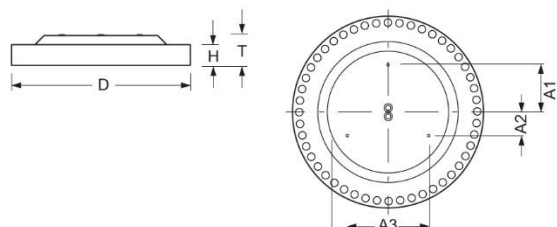

Surface-mounted luminaire. Round aluminium profile, texture painted. Suitable for ceiling and wall mounting. Housing colour black RAL 9005. Direct/indirect distribution. Homogenous illumination by satinised special acrylic pane with high transmission. Indirect ratio for a smooth ceiling/wall illumination. Electrical connection via five-pole feed-in and connection terminal with plug-in technology, with integrated protective earth connection and unlocking button, suitable for rigid and flexible cables up to 2,5mm². Easy mounting due to bayonet lock and plug & play connection.

- Article No.: 4676156684
- Housing material: Aluminium
- Housing colour: black RAL 9005
- Light distribution: direct/indirect distribution
- Type of installation: Individual surface mounting
- Certification mark: IP 20, Protection class I, Indoor, CE

Dimensions

- Dimensions LxWxH/DxH: 600 x 69 (mm)
- Depth: 102 (mm)
- Mounting distance A1: 150 (mm)
- Mounting distance A2: 75 (mm)
- Mounting distance A3: 260 (mm)
- Weight (net): 7.5 (kg)

Lighting/Electrical