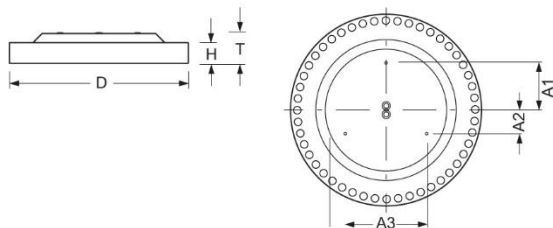

Surface-mounted luminaire. Round aluminium profile, texture painted. Suitable for ceiling and wall mounting. Housing colour white aluminium RAL 9006. Direct/indirect distribution. Homogenous illumination by satinised special acrylic pane with high transmission. Indirect ratio for a smooth ceiling/wall illumination. Electrical connection via five-pole feed-in and connection terminal with plug-in technology, with integrated protective earth connection and unlocking button, suitable for rigid and flexible cables up to 2,5mm². Easy mounting due to bayonet lock and plug & play connection.

- Article No.: 4676146686
- Housing material: Aluminium
- Housing colour: white aluminium RAL 9006
- Light distribution: direct/indirect distribution
- Type of installation: Individual surface mounting
- Certification mark: IP 20, Protection class I, Indoor, CE

Dimensions

- Dimensions LxWxH/DxH: 600 x 69 (mm)
- Depth: 102 (mm)
- Mounting distance A1: 150 (mm)
- Mounting distance A2: 75 (mm)
- Mounting distance A3: 260 (mm)
- Weight (net): 7.5 (kg)

Lighting/Electrical

- Placement: LED, Colour rendering/Light colour CRI ≥ 80 / 4000K
- Direct/Indirect: 97 % / 3%
- UGR lat/lon: 23.3 / 23.3
- Luminaire luminous flux: 6400 (lm)
- LED service life: 050000h L80/B10
- Luminaire luminous efficacy: 140 (lm/W)
- System output: 46 (W)
- Controller: Electronic driver DALI (1 pcs.)
- Mains voltage max.: 230 V / 50 Hz
- Energy efficiency class: C