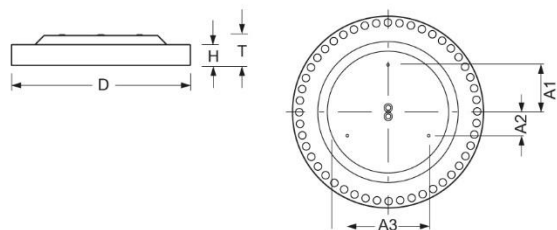

Surface-mounted luminaire. Round aluminium profile, texture painted. Suitable for ceiling and wall mounting. Housing colour black RAL 9005. Direct/indirect distribution. Homogenous illumination by satinised special acrylic pane with high transmission. Indirect ratio for a smooth ceiling/wall illumination. Electrical connection via five-pole feed-in and connection terminal with plug-in technology, with integrated protective earth connection and unlocking button, suitable for rigid and flexible cables up to 2,5mm<sup>2</sup>. Easy mounting due to bayonet lock and plug & play connection.

- Article No.: 4676146684
- Housing material: Aluminium
- Housing colour: black RAL 9005
- Light distribution: direct/indirect distribution
- Type of installation: Individual surface mounting
- Certification mark: IP 20, Protection class I, Indoor, CE

## Dimensions

- Dimensions LxWxH/DxH: 600 x 69 (mm)
- Depth: 102 (mm)
- Mounting distance A1: 150 (mm)
- Mounting distance A2: 75 (mm)
- Mounting distance A3: 260 (mm)
- Weight (net): 7.5 (kg)