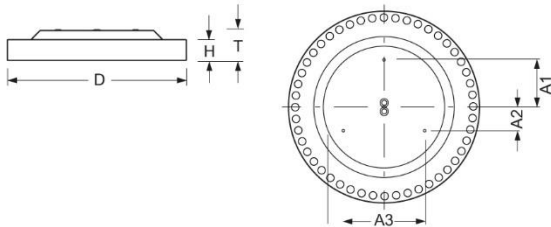

Surface-mounted luminaire. Round aluminium profile, texture painted. Suitable for ceiling and wall mounting. Housing colour white aluminium RAL 9006. Direct/indirect distribution. Homogenous illumination by satinised special acrylic pane with high transmission. Indirect ratio for a smooth ceiling/wall illumination. Electrical connection via three-pole feed-in and connection terminal with plug-in technology, with integrated protective earth connection and unlocking button, suitable for rigid and flexible cables up to 2,5mm². Easy mounting due to bayonet lock and plug & play connection.

- Article No.: 4676134186
- Housing material: Aluminium
- Housing colour: white aluminium RAL 9006
- Light distribution: direct/indirect distribution
- Type of installation: Individual surface mounting
- Certification mark: IP 20, Protection class I, Indoor, CE

Dimensions

- Dimensions LxWxH/DxH: 600 x 69 (mm)
- Depth: 102 (mm)
- Mounting distance A1: 150 (mm)
- Mounting distance A2: 75 (mm)
- Mounting distance A3: 260 (mm)
- Weight (net): 7.5 (kg)

Lighting/Electrical

- Placement: LED, Colour rendering/Light colour CRI ≥ 80 / 3000K
- Direct/Indirect: 97 % / 3%
- UGR lat/lon: 23.1 / 23.1
- Luminaire luminous flux: 6100 (lm)
- LED service life: 050000h L80/B10
- Luminaire luminous efficacy: 133 (lm/W)
- System output: 46 (W)
- Controller: Electronic driver (1 pcs.)
- Mains voltage max.: 230 V / 50 Hz
- Energy efficiency class: C